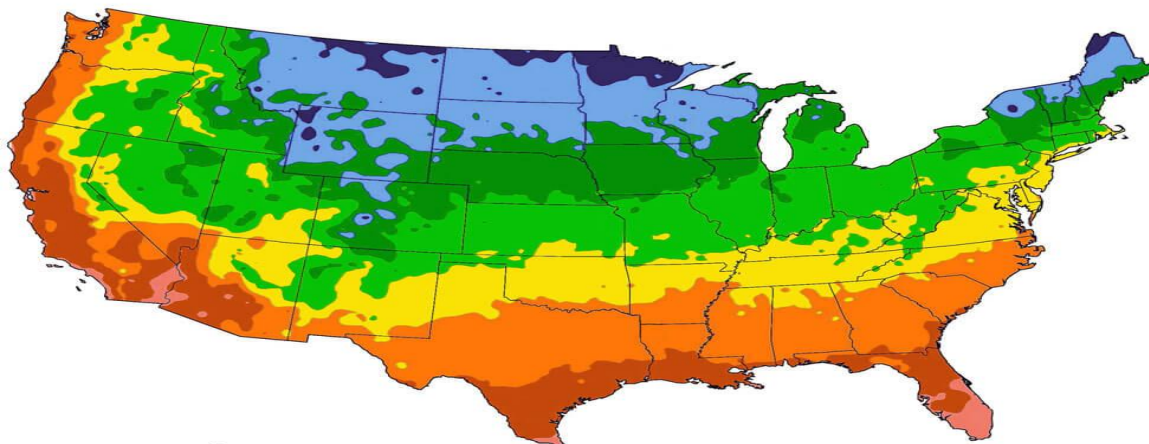

EVERGREENS

SIZE

PRICE

THUJA STANDISHII X PLICATA 'GREEN GIANT ARBORVITAE'

ZONE 5-8	6' Wire Basket	75.00
	7' Wire Basket	100.00
	8' Wire Basket	125.00
	9' Wire Basket	150.00
	10-11' Wire Basket	185.00
	11-12' Wire Basket	235.00
	13-14' Wire Basket	295.00

Zone	Average Minimum Temperature		
3	-30° F through -40° F	8	10° F through 20° F
4	-20° F through -30° F	9	20° F through 30° F
5	-10° F through -20° F	10	30° F through 40° F
6	0° F through -10° F	11	above 40° F
7	0° F through 10° F